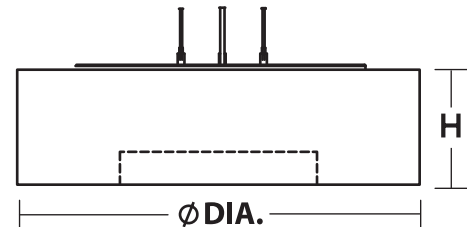

Specifications and dimensions
subject to change without notice.

Ordering Information:

Black	Grey	LED	Source Lumens	Adjustable CCT	DIA.	H
MCP1214LAJUDSN-BK	MCP1214LAJUDSN-GY	18W	1400	3000K/3500K/4000K	12-1/4"	3-3/4"
MCP1524LAJUDSN-BK	MCP1524LAJUDSN-GY	30W	2400	3000K/3500K/4000K	15"	4-3/4"
MCP1932LAJUDSN-BK	MCP1932LAJUDSN-GY	42W	3200	3000K/3500K/4000K	19-1/4"	5-1/2"